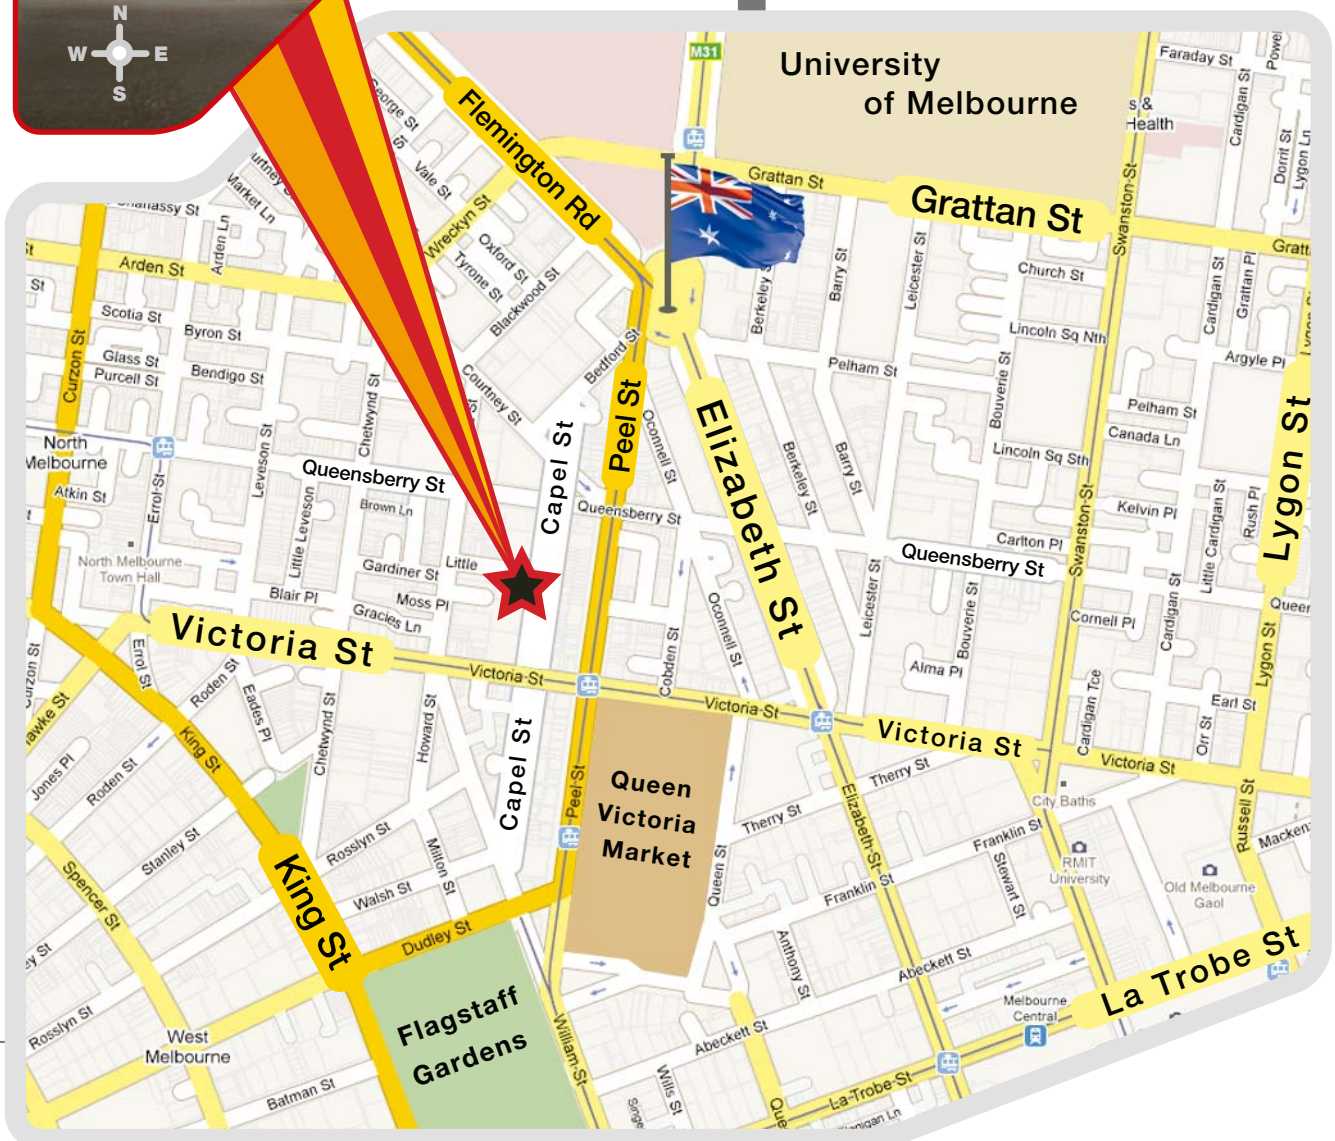

CONTACT

MATTHEW PACKWOOD

p 61 3 9329 0631

m 0400674631

e matthew@popcorncreative.com.au

w www.popcorncreative.com.au